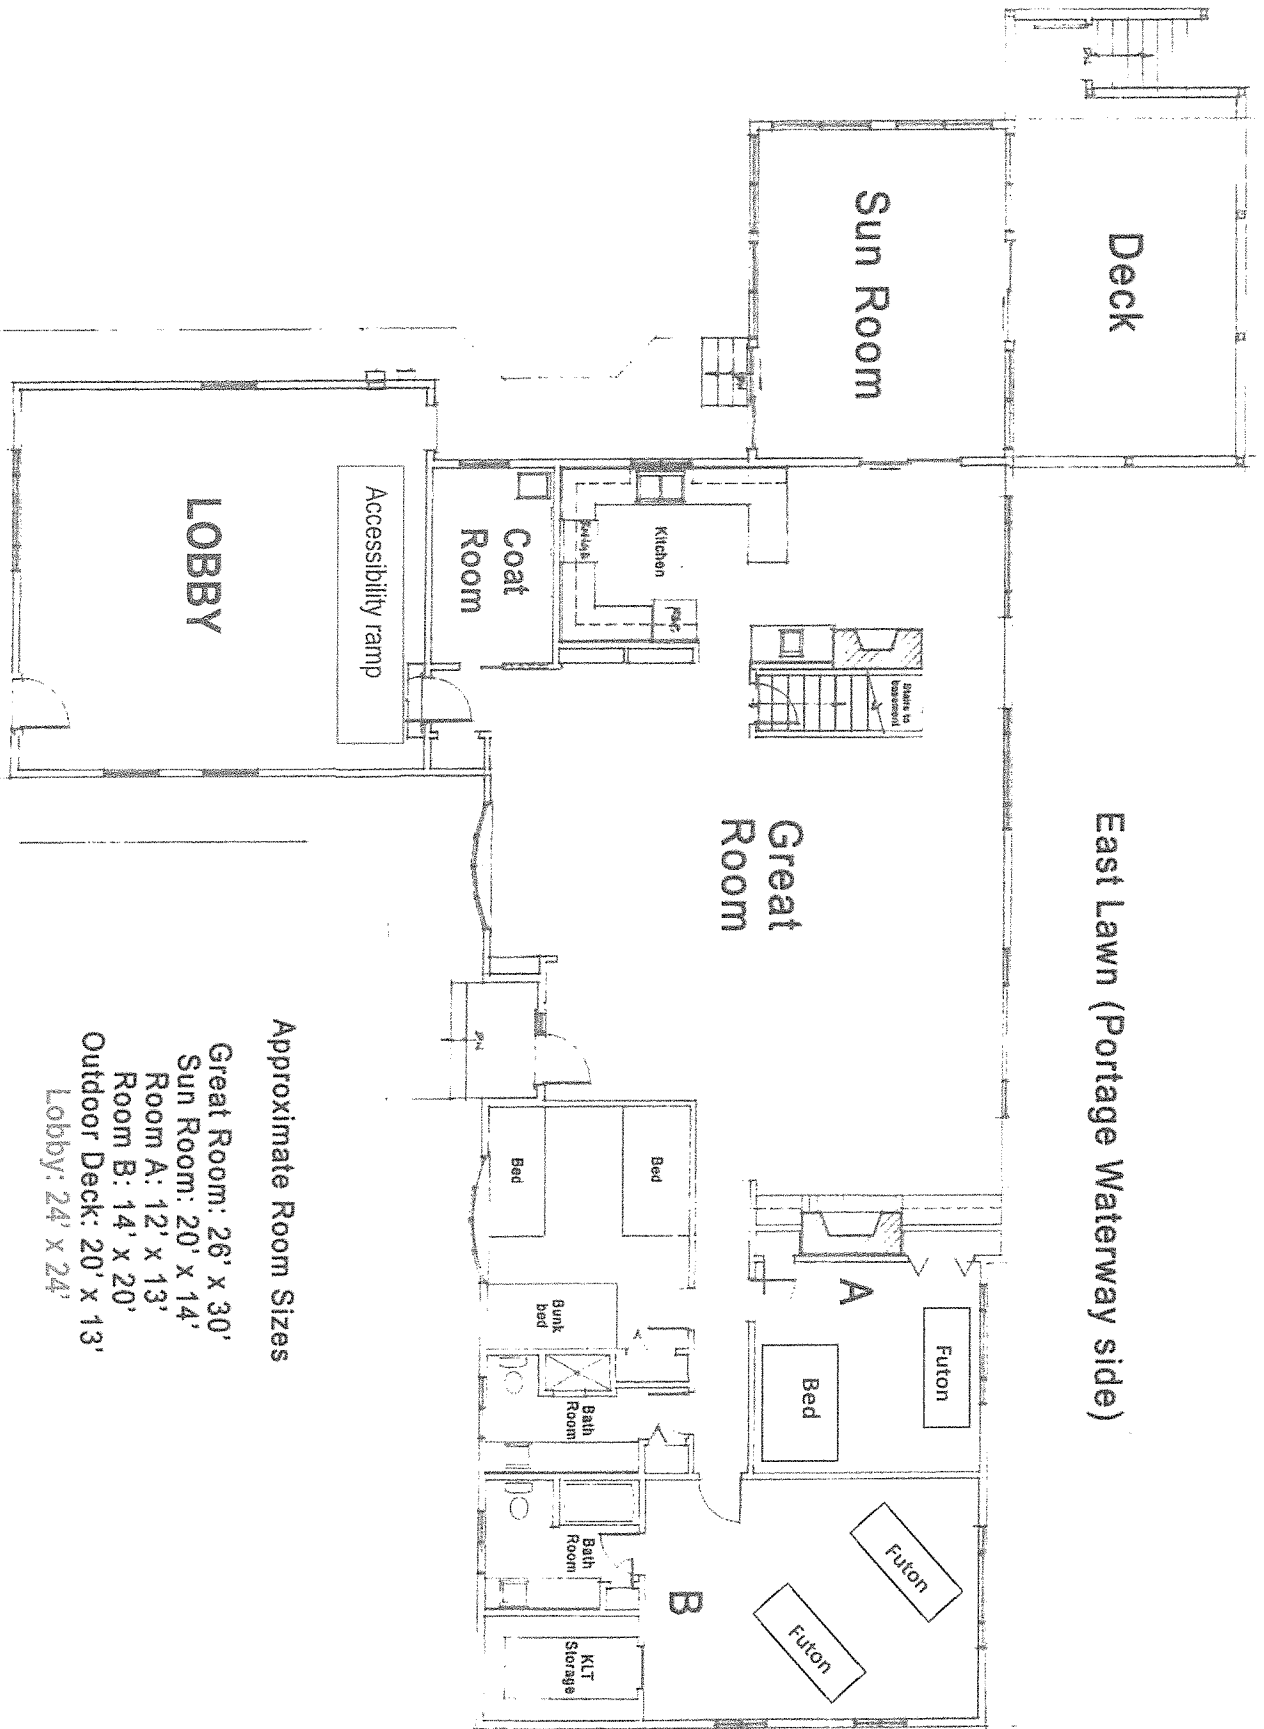

Marsin Nature Retreat Floor Plan

East Lawn (Portage Waterway side)

Approximate Room Sizes

- Great Room: 26' x 30'
- Sun Room: 20' x 14'
- Room A: 12' x 13'
- Room B: 14' x 20'
- Outdoor Deck: 20' x 13'
- Lobby: 24' x 24'